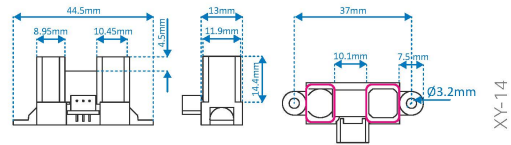

Packaging

Items per carton 1, 10 or 50 pcs

Standards and Certifications

RoHS
compliant

Mechanical dimensions

LxWxH: 37,3 x 22 x 10 mm (sensor interface)
Fixation: Interface: Double sided adhesive tape
Sensor: Screw holes

XY-11

XY-14

XY-17

Ordering information

Product ID	Description	Netto weight	Quantity
XY-114	X-Eye Presence, short range, narrow beam, 60cm cable	17g	1 pc
XY-115	X-Eye Presence, short range, narrow beam, 120cm cable	23g	1 pc
XY-116	X-Eye Presence, short range, narrow beam, 180cm cable	26g	1 pc
XY-144	X-Eye Presence, medium range, narrow beam, 60cm cable	17g	1 pc
XY-145	X-Eye Presence, medium range, narrow beam, 120cm cable	23g	1 pc
XY-146	X-Eye Presence, medium range, narrow beam, 180cm cable	26g	1 pc
XY-174	X-Eye Presence, long range, narrow beam, 60cm cable	19g	1 pc
XY-175	X-Eye Presence, long range, narrow beam, 120cm cable	25g	1 pc
XY-176	X-Eye Presence, long range, narrow beam, 180cm cable	28g	1 pc