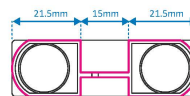

Packaging

Items per carton 1, 10 or 50 pcs

Standards and Certifications

RoHS
compliant

Mechanical dimensions

LxWxH: 37,3 x 22 x 10 mm (sensor interface)
Fixation: Interface: Double sided adhesive tape
Sensor: Screw holes

XY-11

XY-14

XY-17

Ordering information

Product ID	Description	Netto weight	Quantity
XY-114	X-Eye Presence, short range, narrow beam, 60cm cable	17g	1 pc
XY-115	X-Eye Presence, short range, narrow beam, 120cm cable	23g	1 pc
XY-116	X-Eye Presence, short range, narrow beam, 180cm cable	26g	1 pc
XY-144	X-Eye Presence, medium range, narrow beam, 60cm cable	17g	1 pc
XY-145	X-Eye Presence, medium range, narrow beam, 120cm cable	23g	1 pc
XY-146	X-Eye Presence, medium range, narrow beam, 180cm cable	26g	1 pc
XY-174	X-Eye Presence, long range, narrow beam, 60cm cable	19g	1 pc
XY-175	X-Eye Presence, long range, narrow beam, 120cm cable	25g	1 pc
XY-176	X-Eye Presence, long range, narrow beam, 180cm cable	28g	1 pc