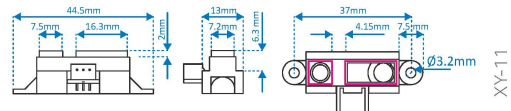

Packaging

Items per carton 1, 10 or 50 pcs

Standards and Certifications

RoHS
compliant

Mechanical dimensions

LxWxH: 37,3 x 22 x 10 mm (sensor interface)
Fixation: Interface: Double sided adhesive tape
Sensor: Screw holes

XY-11

XY-14

XY-17

Ordering information

Product ID	Description	Netto weight	Quantity
XY-114	X-Eye Presence, short range, narrow beam, 60cm cable	17g	1 pc
XY-115	X-Eye Presence, short range, narrow beam, 120cm cable	23g	1 pc
XY-116	X-Eye Presence, short range, narrow beam, 180cm cable	26g	1 pc
XY-144	X-Eye Presence, medium range, narrow beam, 60cm cable	17g	1 pc
XY-145	X-Eye Presence, medium range, narrow beam, 120cm cable	23g	1 pc
XY-146	X-Eye Presence, medium range, narrow beam, 180cm cable	26g	1 pc
XY-174	X-Eye Presence, long range, narrow beam, 60cm cable	19g	1 pc
XY-175	X-Eye Presence, long range, narrow beam, 120cm cable	25g	1 pc
XY-176	X-Eye Presence, long range, narrow beam, 180cm cable	28g	1 pc