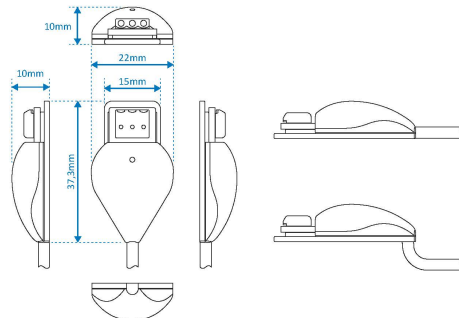

X-EYE PRESENCE

Mounting specifications

- Mount in such a way that the sensor has a clear view and is not directed towards any (strong) direct light source.
- Do not point multiple sensors towards each other or to the same location.

Packaging

Items per carton 1, 10 or 50 pcs

Standards and Certifications

RoHS
compliant

Mechanical dimensions

LxWxH: 37,3 x 22 x 10 mm (sensor interface)
Fixation: Interface: Double sided adhesive tape
Sensor: Screw holes

XY-11

XY-14

XY-17

Ordering information

Product ID	Description	Netto weight	Quantity
XY-114	X-Eye Presence, short range, narrow beam, 60cm cable	17g	1 pc
XY-115	X-Eye Presence, short range, narrow beam, 120cm cable	23g	1 pc
XY-116	X-Eye Presence, short range, narrow beam, 180cm cable	26g	1 pc
XY-144	X-Eye Presence, medium range, narrow beam, 60cm cable	17g	1 pc
XY-145	X-Eye Presence, medium range, narrow beam, 120cm cable	23g	1 pc
XY-146	X-Eye Presence, medium range, narrow beam, 180cm cable	26g	1 pc
XY-174	X-Eye Presence, long range, narrow beam, 60cm cable	19g	1 pc
XY-175	X-Eye Presence, long range, narrow beam, 120cm cable	25g	1 pc
XY-176	X-Eye Presence, long range, narrow beam, 180cm cable	28g	1 pc