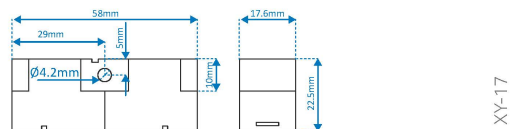

Packaging

Items per carton 1, 10 or 50 pcs

Standards and Certifications

RoHS
compliant

Mechanical dimensions

LxWxH: 37,3 x 22 x 10 mm (sensor interface)
Fixation: Interface: Double sided adhesive tape
Sensor: Screw holes

XY-11

XY-14

XY-17

Ordering information

Product ID	Description	Netto weight	Quantity
XY-114	X-Eye Presence, short range, narrow beam, 60cm cable	17g	1 pc
XY-115	X-Eye Presence, short range, narrow beam, 120cm cable	23g	1 pc
XY-116	X-Eye Presence, short range, narrow beam, 180cm cable	26g	1 pc
XY-144	X-Eye Presence, medium range, narrow beam, 60cm cable	17g	1 pc
XY-145	X-Eye Presence, medium range, narrow beam, 120cm cable	23g	1 pc
XY-146	X-Eye Presence, medium range, narrow beam, 180cm cable	26g	1 pc
XY-174	X-Eye Presence, long range, narrow beam, 60cm cable	19g	1 pc
XY-175	X-Eye Presence, long range, narrow beam, 120cm cable	25g	1 pc
XY-176	X-Eye Presence, long range, narrow beam, 180cm cable	28g	1 pc